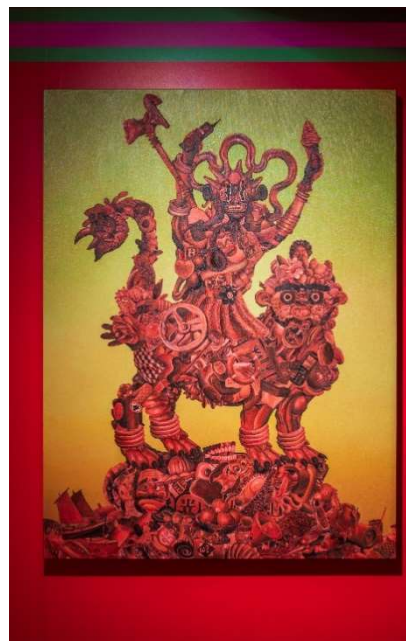

Exhibit Captions

Oi! Lawn

The Dream of Mr. Somebody

2024

Painted fiberglass, gold foil and steel

259 x 229 x 450 cm

Oi! Warehouse 1

People Mountain People Sea

2024

Digital video installation

Size variable

Oi! Warehouse 2

Laughing Cloud Head
2024
Mixed media
121.9 x 121.9 cm x 28 cm

Journey to the Unknown
2024
Mixed media
121.9 x 121.9 cm x 28 cm

Good Fortune Fish
2024
Painted fiberglass, gold foil and steel
93 x 80 x 170 cm

Heavenly Rider
2024
Painted fiberglass, gold foil and steel
110.8 x 75.3 x 120 cm

Maiden of the Sea
2024
Painted fiberglass, gold foil and steel
88.8 x 90.5 x 170 cm

Prosperous Warrior
2024
Oil on canvas
91.5 x 122.3 cm